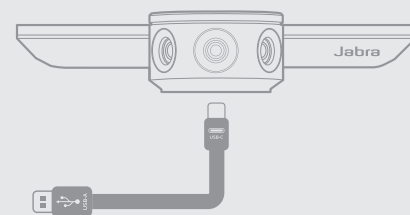

How to connect

Instant collaboration – just plug in

Jabra PanaCast is compatible with all leading video and audio conferencing solutions, and is designed to work straight out of the box, with plug-and-play technology that lets you collaborate with others instantly.